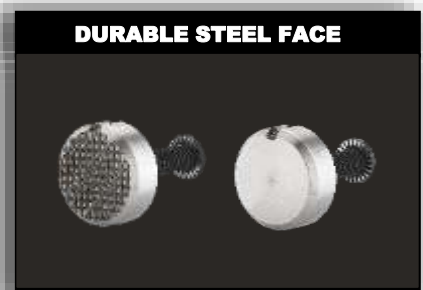

■ Durable Steel Face

- ☐ Smooth and Milled

■ Includes Serrated T45 Bolt

■ Anti-Rotational Design

- ☐ Hard Mallet (White): flooring, hard woods

■ Fits: TIBONE™ 14 & 15

- ☐ Both smooth and milled fit on TIBONE™ 14 & 15
- ☐ TIB15MC, TIB15SC, TIB14MC, TIB14SC